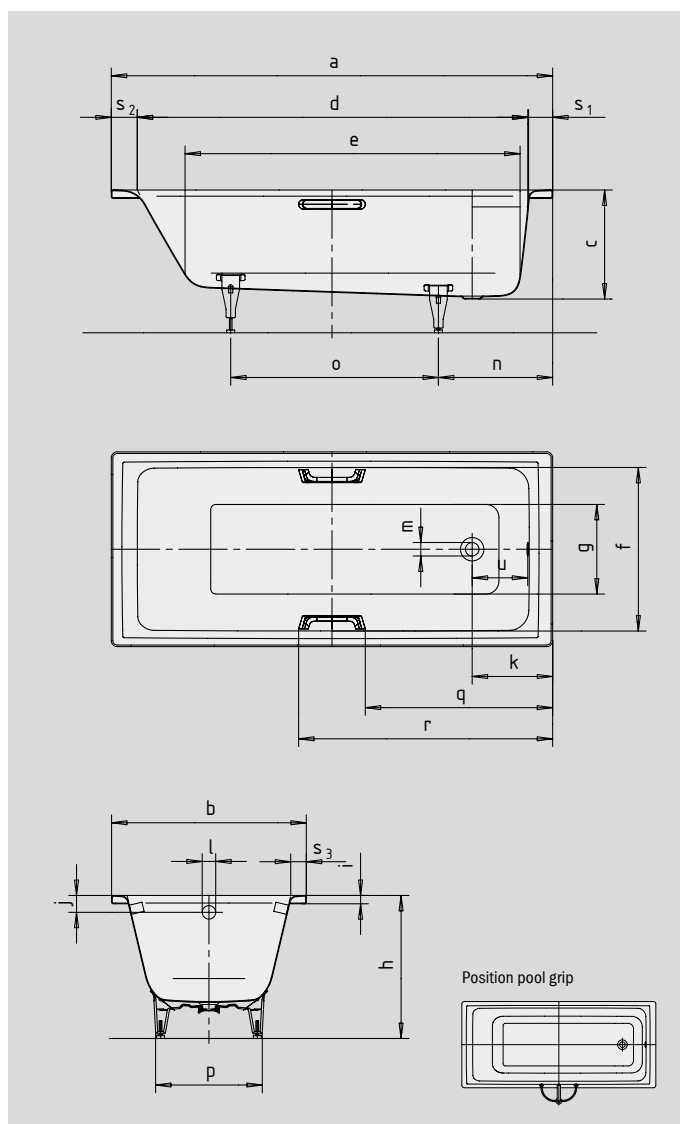

# PURO PURO STAR

- straightlined, purist design
- one-seater bath with waste at foot end
- classic four-cornered model
- made of KALDEWEI steel enamel
- model available with 2 standard tap holes without extra charge (180 mm centres)

## GRIP ELEGANT PURISM

Model No.		683	685	687	689	652	654
External length	a	1600	1600	1700	1700	1700	1700 mm
External width	b	700	700	700	700	750	750 mm
Depth	c	420	420	420	420	420	420 mm
Internal length (top)	d	1410	1410	1510	1510	1510	1510 mm
<b>Internal length (bottom)</b>	<b>e</b>	<b>1180</b>	<b>1180</b>	<b>1280</b>	<b>1280</b>	<b>1280</b>	<b>1280 mm</b>
Internal width (top)	f	580	580	580	580	620	620 mm
Internal width (bottom)	g	410	410	410	410	460	460 mm
Height with feet	h	552-572	552-572	555-565	555-565	554-568	554-568 mm
Height of rim	i	32	32	32	32	32	32 mm
Distance top edge to centre of overflow hole	j	65	65	65	65	65	65 mm
Distance bath edge (foot) to centre of drain hole	k	310	310	310	310	310	310 mm
Diameter of overflow hole	l	52	52	52	52	52	52 mm
Diameter of drain hole	m	52	52	52	52	52	52 mm
Distance foot end of bath edge to centre of foot	n	435	435	445	445	445	445 mm
Distance between the feet	o	705	705	755	755	750	750 mm
Max. width of feet	p	410	410	420	420	470	470 mm
Distance bath edge (foot end) to where grip/handle starts	q	-	671,5	-	721,5	-	721,5 mm
Distance bath edge (foot end) to where grip/handle ends	r	-	928,5	-	978,5	-	978,5 mm
Width of rim (foot end; head end; lengthwise)	s <sub>1</sub> ; s <sub>2</sub> ; s <sub>3</sub>	90; 100; 60	90; 100; 60	90; 100; 60	90; 100; 60	90; 100; 60	90; 100; 60 mm
Distance between centre holes	u	214	214	214	214	214	214 mm
Water volume** in litres		105	105	122	122	137	137
Weight of the enamelled bath in kg		46	46	49	49	51	51
Anti-slip		300 x 300	300 x 300	300 x 300	300 x 300	348 x 348	348 x 348
Full anti-slip		708 x 252	708 x 252	876 x 252	876 x 252	924 x 348	924 x 348